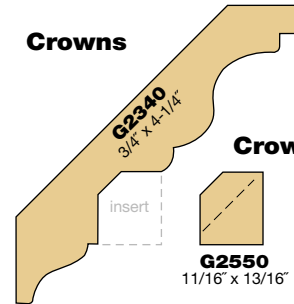

TOLL FREE: 800.249.8952

FAX: 330.857.9009

WWW.GERBERWOOD.COM

MOLDING PROFILES 1

Profiled Solid Handrails

**OVER 70 PROFILES AVAILABLE!
CALL FOR ADDITIONAL INFORMATION.**

Profiled Bending Rail

TOLL FREE: 800.249.8952

FAX: 330.857.9009

WWW.GERBERWOOD.COM

MOLDING PROFILES 2

Casings

Shoe Molding

Quarter Round

Outside Corner

Cabinet Door Molding

Base Caps

Crowns

Crown Inserts

Crowns

Chair Rails

Coves

Baseboards

TOLL FREE: 800.249.8952

1 x 10
3/4" x 9-1/4"

1 x 6
3/4" x 5-1/2"

1 x 12
3/4" x 11-1/4"

1 x 8
3/4" x 7-1/2"