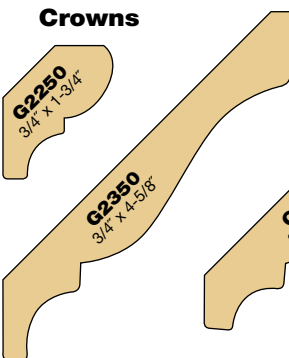

FAX: 330.857.9009

WWW.GERBERWOOD.COM

MOLDING PROFILES 2

Casings

Shoe Molding

Quarter Round

Outside Corner

Cabinet Door Molding

Base Caps

Crowns

Crown Inserts

Crowns

Chair Rails

Coves

Baseboards

TOLL FREE: 800.249.8952

FAX: 330.857.9009

WWW.GERBERWOOD.COM

MOLDING PROFILES 3

Shoe Rail

G6045
3/4" x 2-1/2" (1-1/4" Plow)

G6006
1" x 3-1/8" (1-3/4" Plow)

Nosing/Landing Tread

G8085
1-1/16" x 3-1/2"

1 x 10
3/4" x 9-1/4"

1 x 6
3/4" x 5-1/2"

1 x 12
3/4" x 11-1/4"

1 x 8
3/4" x 7-1/2"