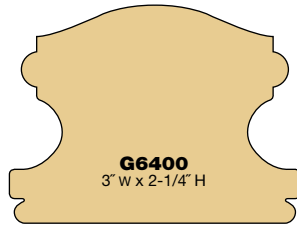

TOLL FREE: 800.249.8952

FAX: 330.857.9009

WWW.GERBERWOOD.COM

MOLDING PROFILES 1

Profiled Solid Handrails

**OVER 70 PROFILES AVAILABLE!
CALL FOR ADDITIONAL INFORMATION.**

Profiled Bending Rail

TOLL FREE: 800.249.8952