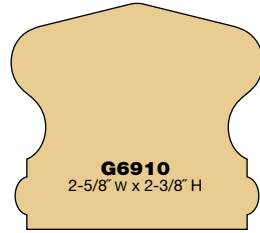

TOLL FREE: 800.249.8952

FAX: 330.857.9009

WWW.GERBERWOOD.COM

MOLDING PROFILES 1

Profiled Solid Handrails

**OVER 70 PROFILES AVAILABLE!
CALL FOR ADDITIONAL INFORMATION.**

Profiled Bending Rail

TOLL FREE: 800.249.8952

1 x 10
3/4" x 9-1/4"

1 x 6
3/4" x 5-1/2"

1 x 12
3/4" x 11-1/4"

1 x 8
3/4" x 7-1/2"