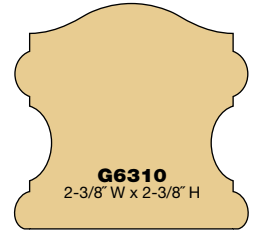

TOLL FREE: 800.249.8952

FAX: 330.857.9009

WWW.GERBERWOOD.COM

MOLDING PROFILES 1

Profiled Solid Handrails

**OVER 70 PROFILES AVAILABLE!
CALL FOR ADDITIONAL INFORMATION.**

Profiled Bending Rail

TOLL FREE: 800.249.8952

FAX: 330.857.9009

WWW.GERBERWOOD.COM

MOLDING PROFILES 2

Casings

Shoe Molding

Quarter Round

Outside Corner

Cabinet Door Molding

1 x 10
3/4" x 9-1/4"

1 x 6
3/4" x 5-1/2"

1 x 12
3/4" x 11-1/4"

1 x 8
3/4" x 7-1/2"