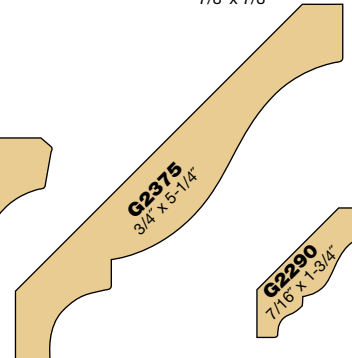

FAX: 330.857.9009

WWW.GERBERWOOD.COM

MOLDING PROFILES 2

Casings

Shoe Molding

Quarter Round

Outside Corner

Cabinet Door Molding

Base Caps

Crowns

Crown Inserts

Crowns

Chair Rails

Coves

Baseboards

TOLL FREE: 800.249.8952

FAX: 330.857.9009

WWW.GERBERWOOD.COM

MOLDING PROFILES 3

Shoe Rail

G6045
3/4" x 2-1/2" (1-1/4" Plow)

G6006
1" x 3-1/8" (1-3/4" Plow)

Nosing/Landing Tread

G8085
1-1/16" x 3-1/2"

1 x 10
3/4" x 9-1/4"

1 x 6
3/4" x 5-1/2"

1 x 12
3/4" x 11-1/4"

1 x 8
3/4" x 7-1/2"