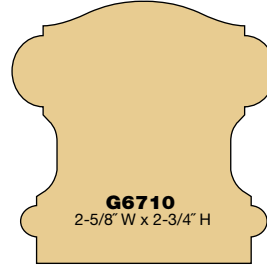

TOLL FREE: 800.249.8952

FAX: 330.857.9009

WWW.GERBERWOOD.COM

MOLDING PROFILES 1

Profiled Solid Handrails

**OVER 70 PROFILES AVAILABLE!
CALL FOR ADDITIONAL INFORMATION.**

Profiled Bending Rail

TOLL FREE: 800.249.8952

FAX: 330.857.9009

WWW.GERBERWOOD.COM

MOLDING PROFILES 2

Casings

Shoe Molding

Quarter Round

Outside Corner

Cabinet Door Molding

1 x 10
3/4" x 9-1/4"

1 x 6
3/4" x 5-1/2"

1 x 12
3/4" x 11-1/4"

1 x 8
3/4" x 7-1/2"